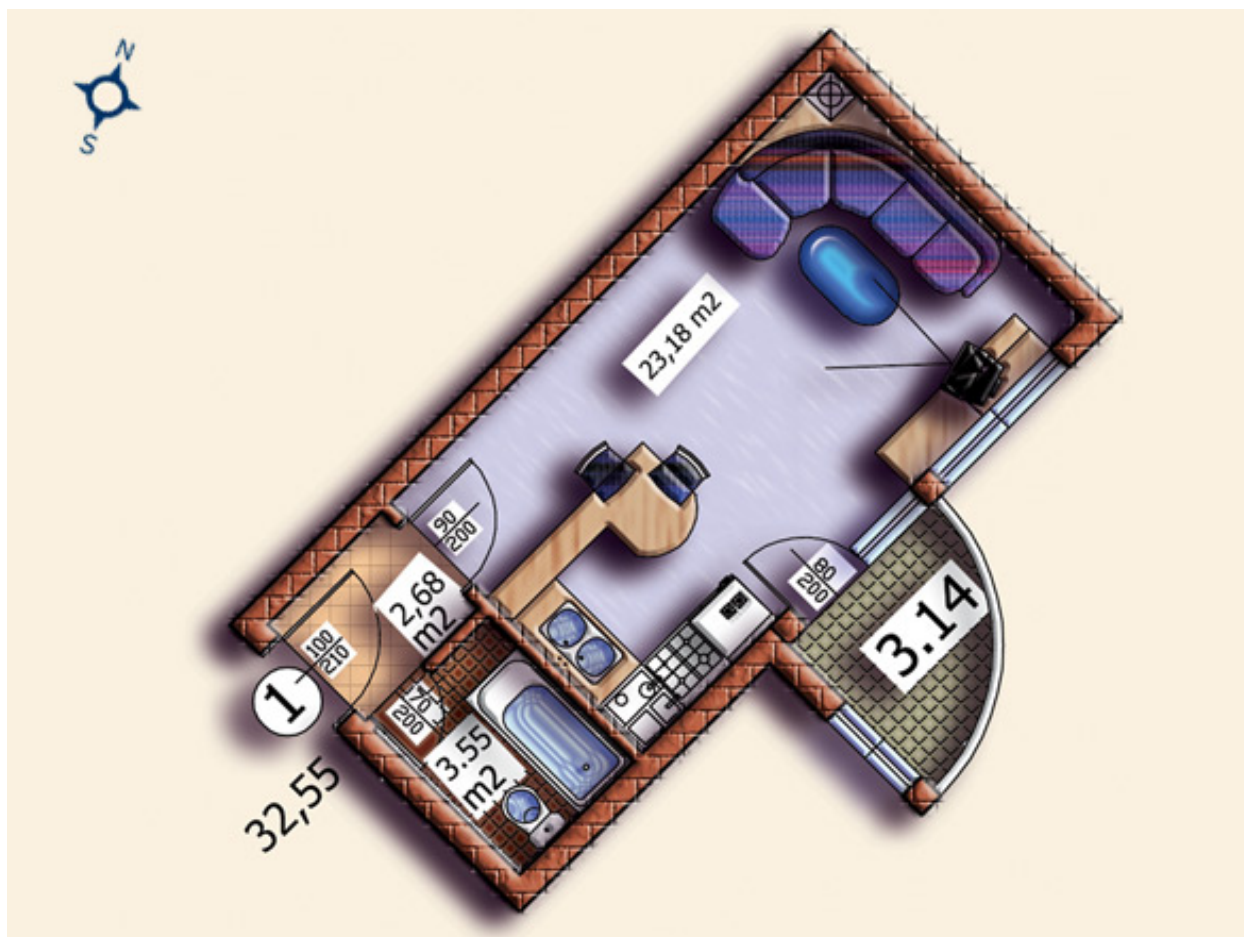

Crystal Spa Aparthotel

partie de golden valley village

Sirena 1/ Appartement A2

Studio

Entrée : 2.68 sq.m.

Terrasse : 3.14 sq.m.

Salon + cuisine : 23.18 sq.m.

Salle de bain (1) : 3.55 sq.m.

Entrée : 2.68 sq.m.

Parties communes : 6.48 sq.m.

Surface totale : 32.55 sq.m.

Totale + Parties communes : 39.03 sq.m.

Prix* : 43 720.00 EUR

* Vat inclure