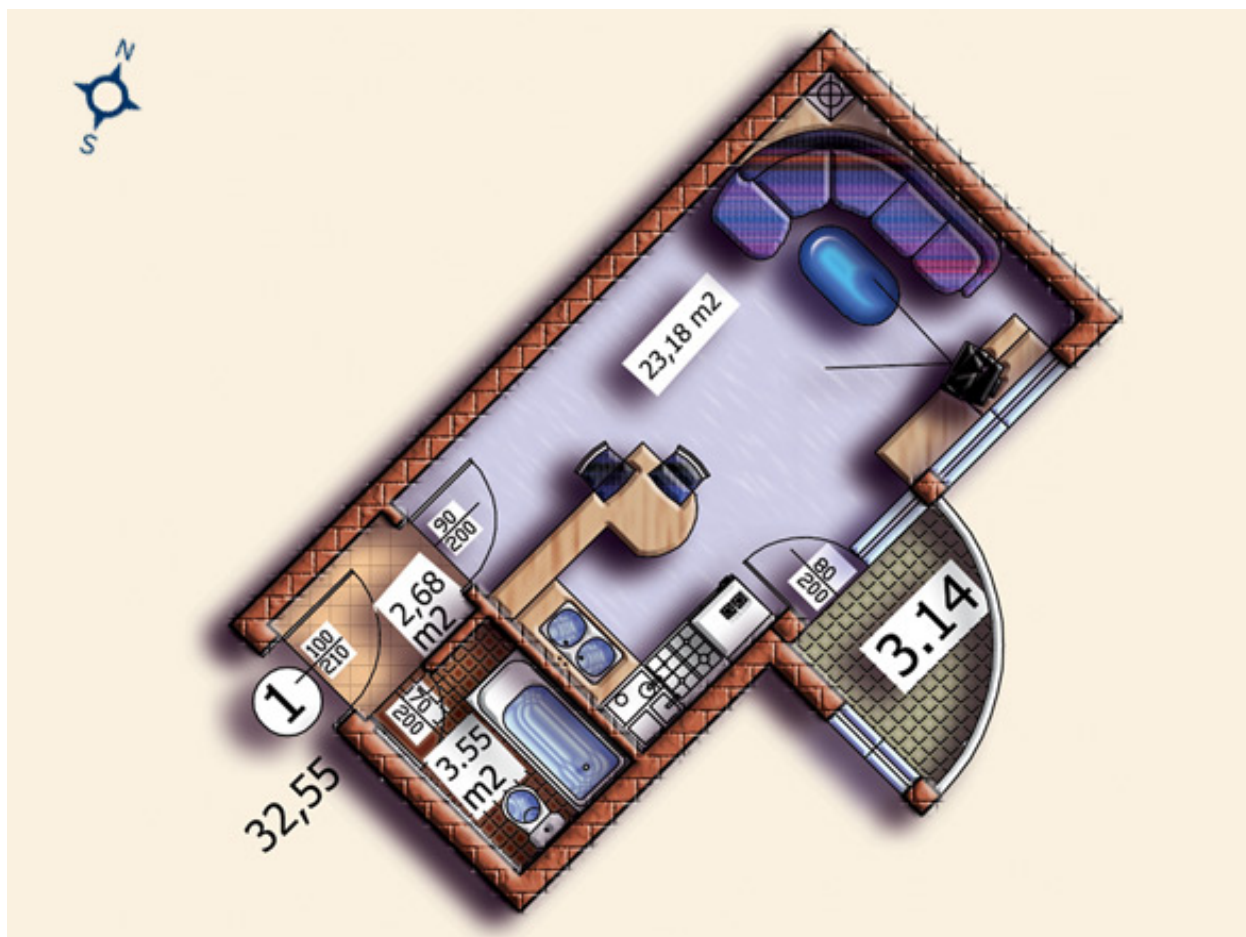

Crystal Spa Aparthotel

partie de golden valley village

Sirena 5/ Appartement A2

Studio

Entrée : 2.68 sq.m.

Terrasse : 3.14 sq.m.

Salon + cuisine : 23.18 sq.m.

Salle de bain (1) : 3.55 sq.m.

Entrée : 2.68 sq.m.

Parties communes : 6.48 sq.m.

Surface totale : 32.55 sq.m.

Totale + Parties communes : 39.03 sq.m.

Prix* : 43 720.00 EUR

* Vat inclure